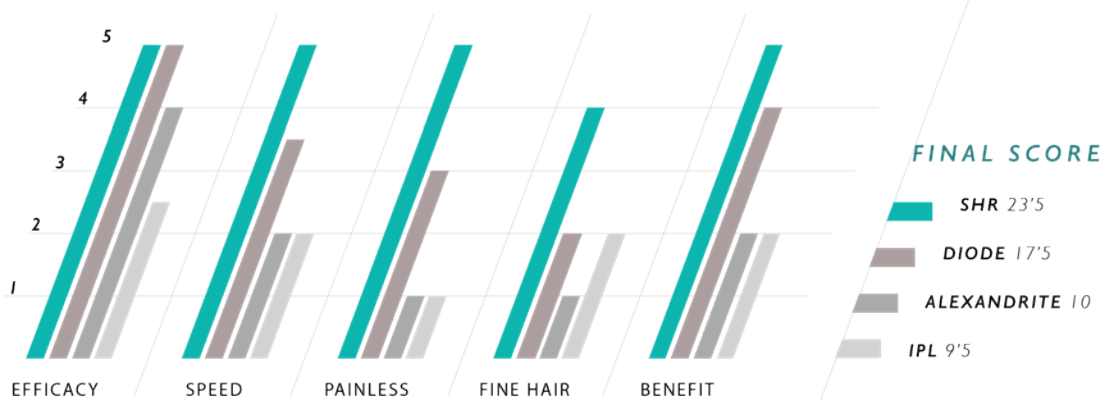

TECHNICAL SPECIFICATIONS

Source	SHR Diode Laser Technology 1 million shot Xenon	
Energy density	10-50 J/cm²	
Spot Size	15 x 50 mm (7'5 cm²)	
Pulse type	Single	Scan
Output typer	UHR (Ultrafast Hair Removal) MHR (Maximum Hair Removal)	
Repetition frequency	1-10 Hz	
Cooled handpiece	Yes (-6° C)	
Cooling system	Air + water + semiconductor	
Screen	12" colour touchscreen	15" colour touchscreen
Power	3850 W	
Weight	35kg.	55kg.

SHR COMPARED TO OTHER DEVICETYPES